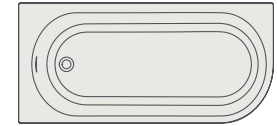

Daisy

Practical and minimal, Daisy allows a traditional corner installation and is available in right and left version.

Glossy Left - ref. WAS00A0
Glossy Right - ref. WAD00A0
Matt Left - ref. WAS00G0
Matt Right - ref. WAD00G0

Type

Dimensions

Installation

Materials and finishes

Glossy white

Matt white