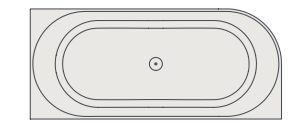

Malibu

For those who, even in a small space, do not want to give up having an aesthetic, contemporary bathtub with an opaque and silky finish.

Left - WXS0000
Right - WXD0000

Type

Dimensions

Installation

Materials and finishes