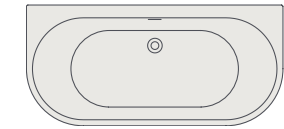

Materials and finishes

Glossy white

Matt white

Meilin

Compact dimensions and elegance for Meilin, a design bathtub for wall installation.

Glossy - ref. WM000A0

Matt - ref. WM000G0

Type