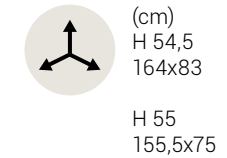

Plum

Available in two sizes, it has a leading role in the bathroom: its oval shape makes it a timeless style icon.

165x85 - ref. WT00000
155x75 - ref. WU00000

Type

Dimensions

Installation

Materials and finishes