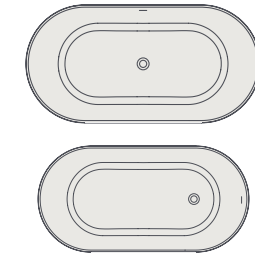

Plum

Available in two sizes, it has a leading role in the bathroom: its oval shape makes it a timeless style icon.

165x85 - ref. WT00000
155x75 - ref. WU00000

Type

Dimensions

Installation

Materials and finishes