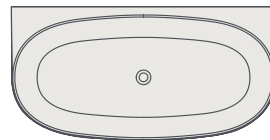

Lipari

Compact dimensions and glossy or matt colours for Lipari, a bathtub for wall installation.

Glossy White Mineralmarmo - ref. BB18A0

Matt White Mineralmarmo - ref. BB18G0

Glossy white + External RAL finish Mineralmarmo - ref. BB18AR

Matt white + External RAL finish Mineralmarmo - ref. BB18GR

Type

Dimensions

(cm) H 57,5
157,5x80,2

Installation

Materials and finishes

MINERALMARMO

BATHTUB INTERNAL FINISH

Matt/Glossy White

BATHTUB EXTERNAL FINISH

Matt/Glossy White

Lacquered
(glossy or matt)