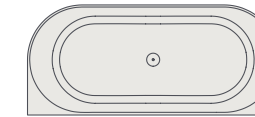

Materials and finishes

Chloe

Thanks to its particular spoon shape, this bathtub is a unique piece of furniture with compact dimensions.

ref. WQ00000

Type

Dimensions

Installation

Materials and finishes

Queen

Matt white MineraLite bathtub with soft shape that combines elegance and practicality, for wall installation.

170x73 - ref. WZ00000

160x70 - ref. WY00000

Type

Dimensions

Installation

Materials and finishes