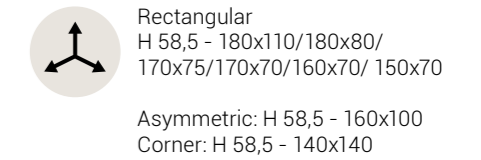

Type

Dimensions