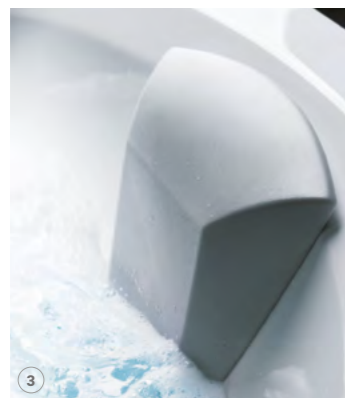

1. Tapware Pure.
2. Lite_D control.
3. Technogel headrest.