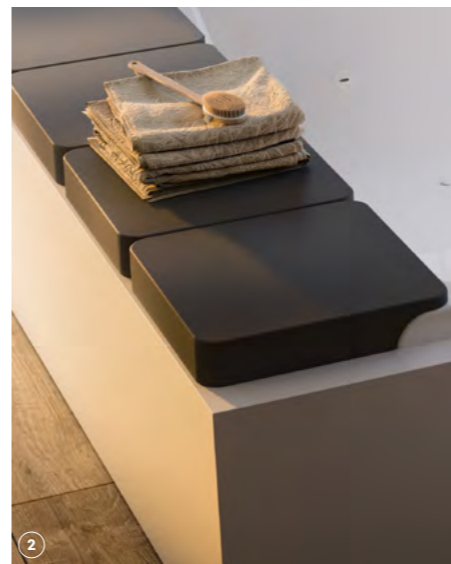

1. Lite_D control.
2. Relax area (floor-mounted version).
3. Filo Jet.
4. SkinSublime Jet.
5. Textured white matt PlyLite (floor-mounted version).
6. Ecoresina (panelled version).