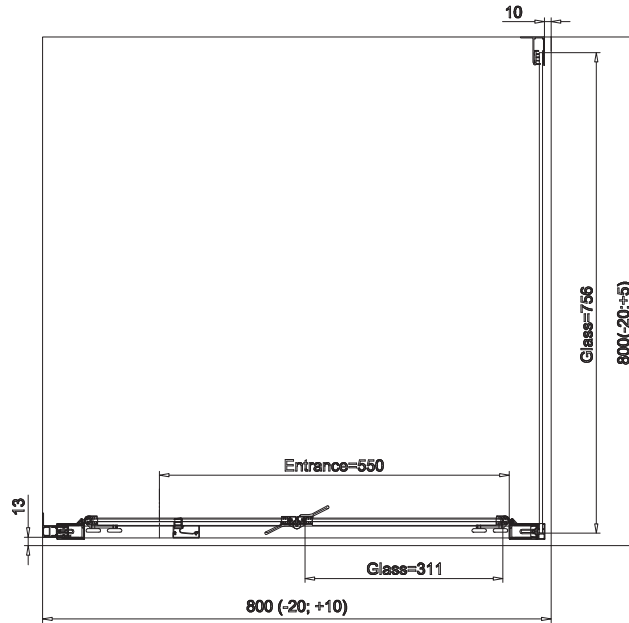

# TECHNICAL INFORMATIONS - DIMENSIONS

Series name  
Arelia

Model name  
D20K+D20F1

TECHNICAL INFORMATIONS - DIMENSIONS

Series name  
Arelia

Model name  
D20K+D20F1