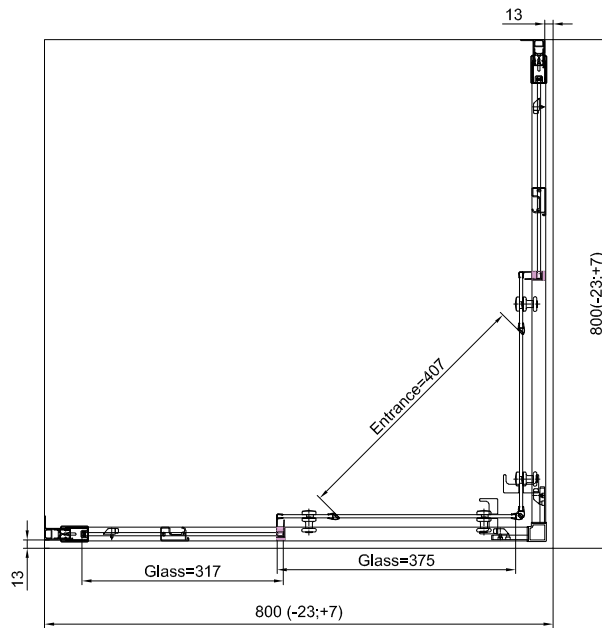

# TECHNICAL INFORMATIONS - DIMENSIONS

Series name  
Arelia

Model name  
D20SE2