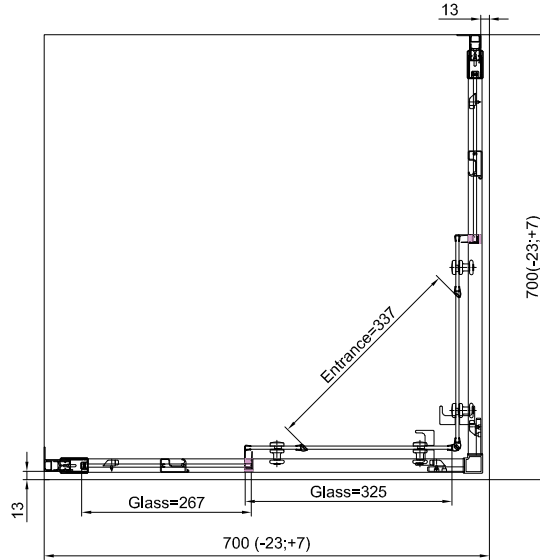

# TECHNICAL INFORMATIONS - DIMENSIONS

Series name  
Arelia

Model name  
D20SE2