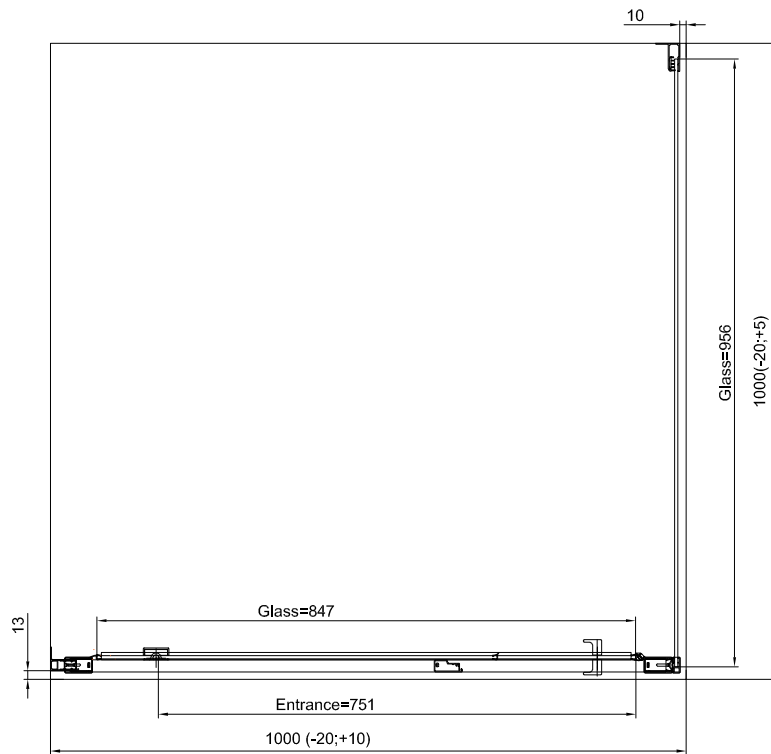

TECHNICAL INFORMATIONS - DIMENSIONS

Series name
Arelia

Model name
D20T1+D20F1

TECHNICAL INFORMATIONS - DIMENSIONS

Series name
Arelia

Model name
D20T1+D20F1

TECHNICAL INFORMATIONS - DIMENSIONS

Series name
Arelia

Model name
D20T1+D20F1