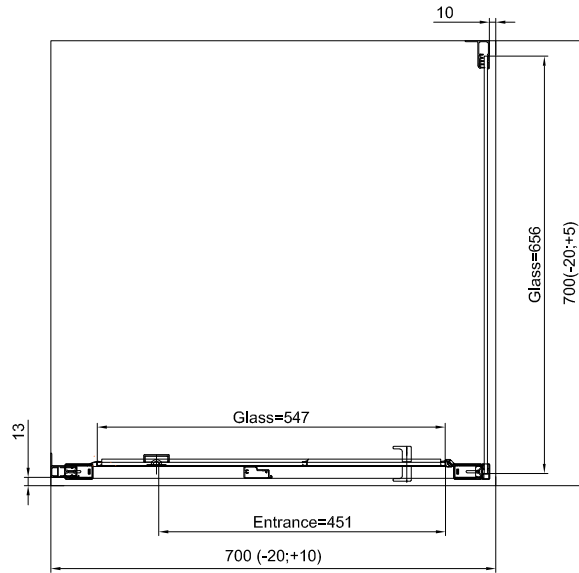

TECHNICAL INFORMATIONS - DIMENSIONS

Series name
Arelia

Model name
D20T1+D20F1

TECHNICAL INFORMATIONS - DIMENSIONS

Series name
Arelia

Model name
D20T1+D20F1

TECHNICAL INFORMATIONS - DIMENSIONS

Series name
Arelia

Model name
D20T1+D20F1