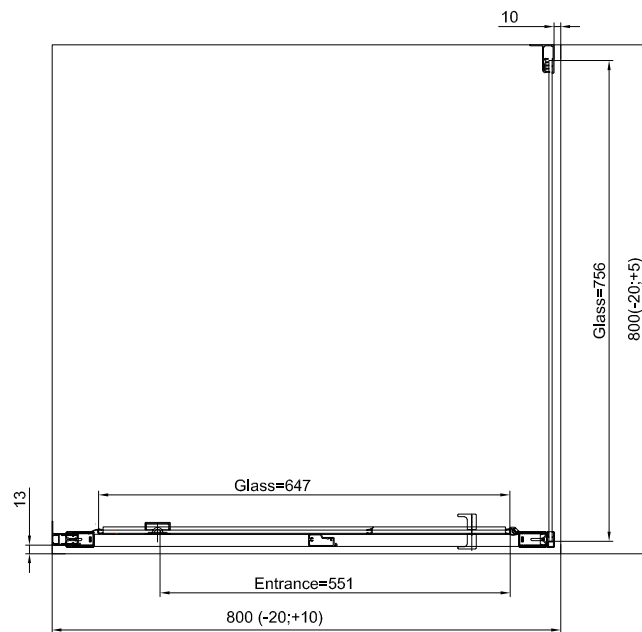

TECHNICAL INFORMATIONS - DIMENSIONS

Series name
Arelia

Model name
D20T1+D20F1

TECHNICAL INFORMATIONS - DIMENSIONS

Series name
Arelia

Model name
D20T1+D20F1

TECHNICAL INFORMATIONS - DIMENSIONS

Series name
Arelia

Model name
D20T1+D20F1