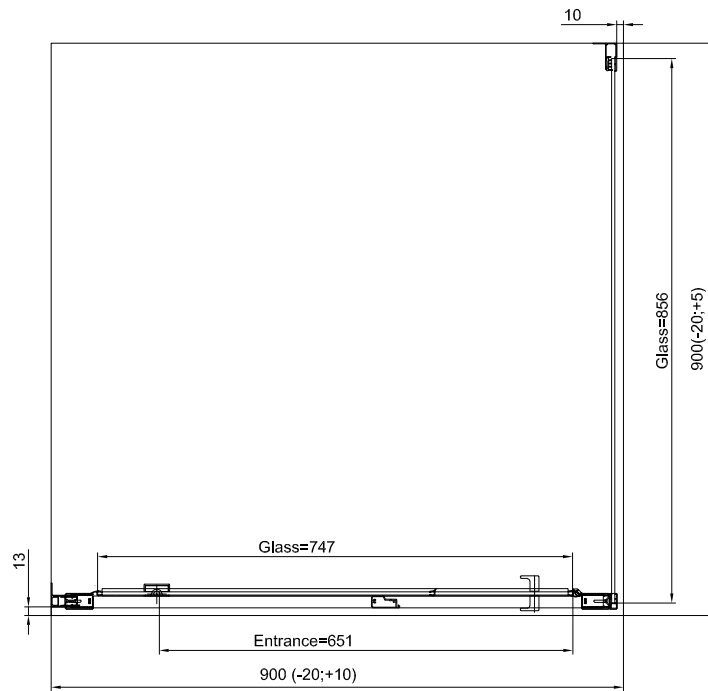

TECHNICAL INFORMATIONS - DIMENSIONS

Series name
Arelia

Model name
D20T1+D20F1

TECHNICAL INFORMATIONS - DIMENSIONS

Series name
Arelia

Model name
D20T1+D20F1

TECHNICAL INFORMATIONS - DIMENSIONS

Series name
Arelia

Model name
D20T1+D20F1