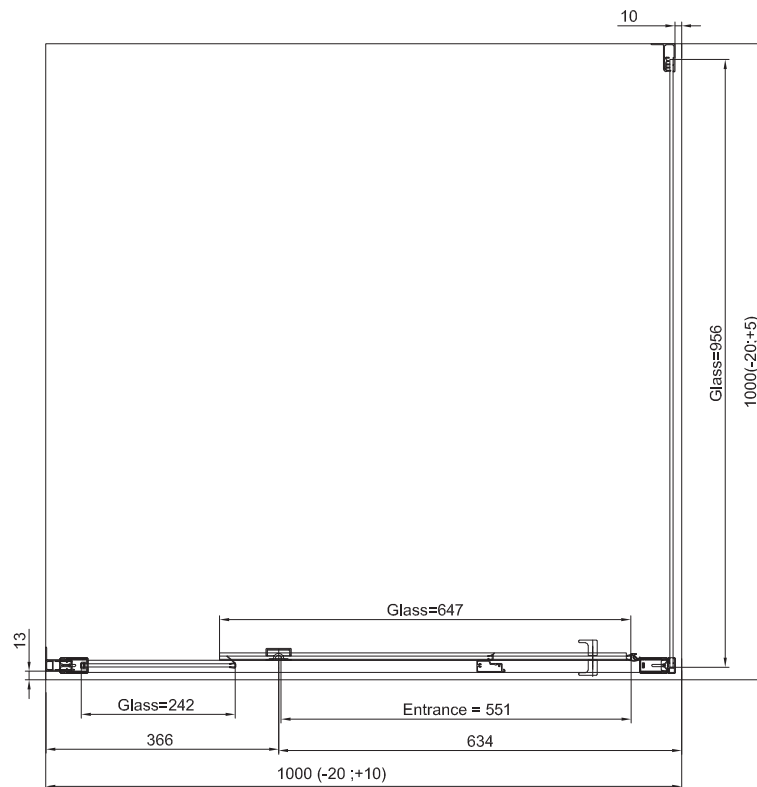

TECHNICAL INFORMATIONS - DIMENSIONS

RONAL

Series name
Arelia

Model name
D20T13+D20F1

TECHNICAL INFORMATIONS - DIMENSIONS

Series name
Arelia

Model name
D20T13+D20F1