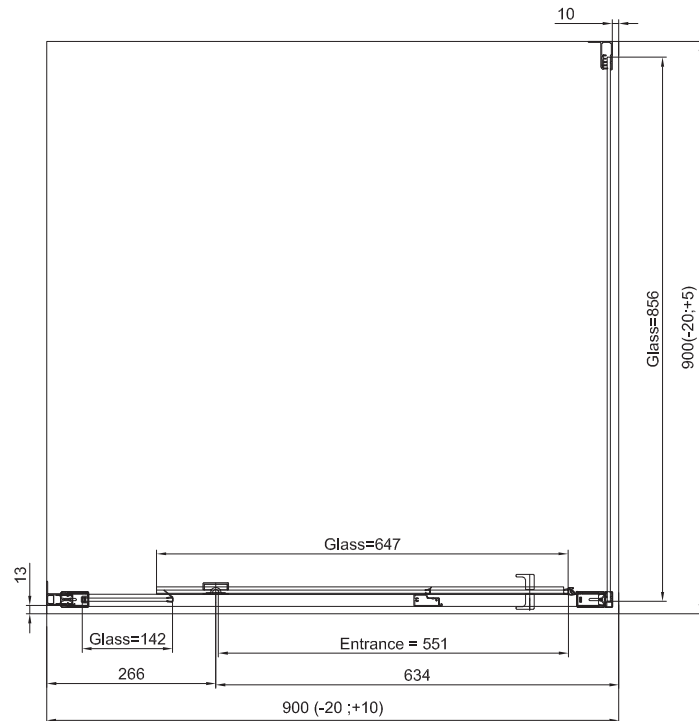

TECHNICAL INFORMATIONS - DIMENSIONS

RONAL

Series name
Arelia

Model name
D20T13+D20F1

TECHNICAL INFORMATIONS - DIMENSIONS

Series name
Arelia

Model name
D20T13+D20F1