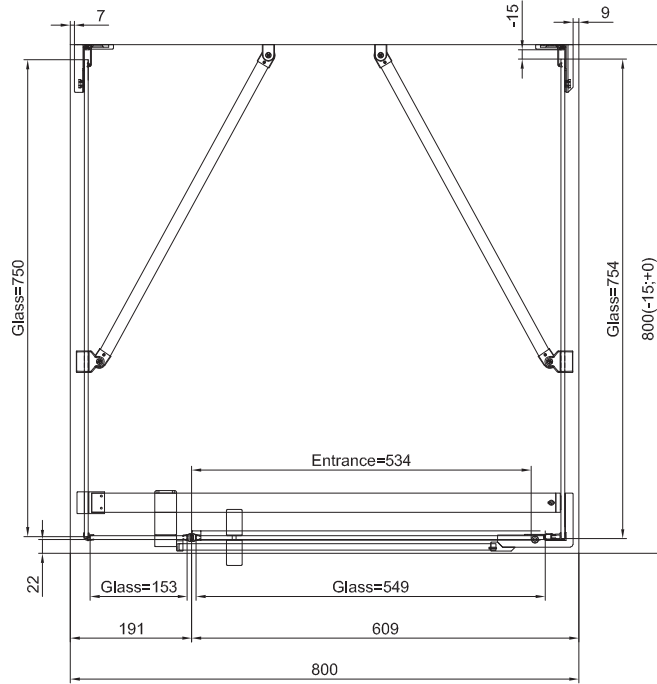

# TECHNICAL INFORMATIONS - DIMENSIONS

Series name  
Cadura

Model name  
CA31C+CAT2+CAT5+2xRCA