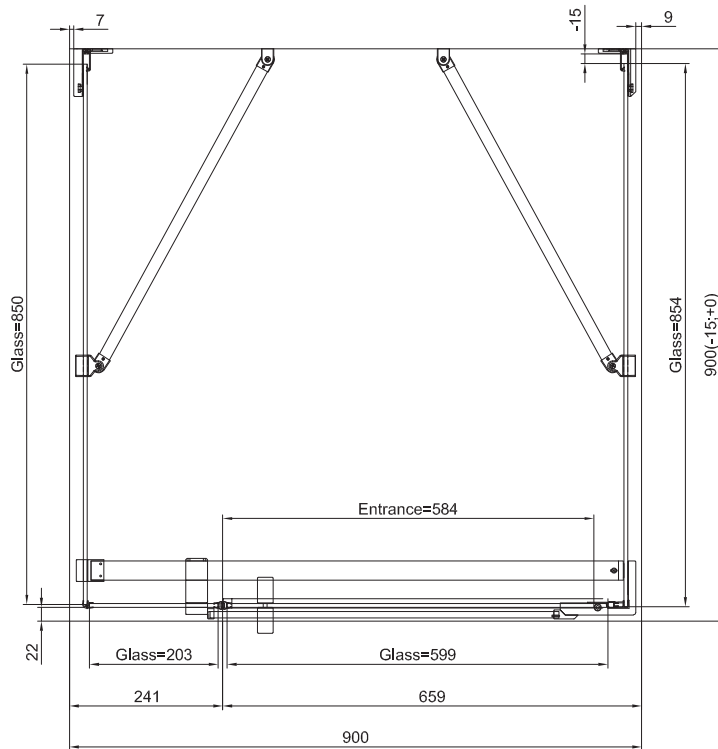

# TECHNICAL INFORMATIONS - DIMENSIONS

Series name  
Cadura

Model name  
CA31C+CAT2+CAT5+2xRCA