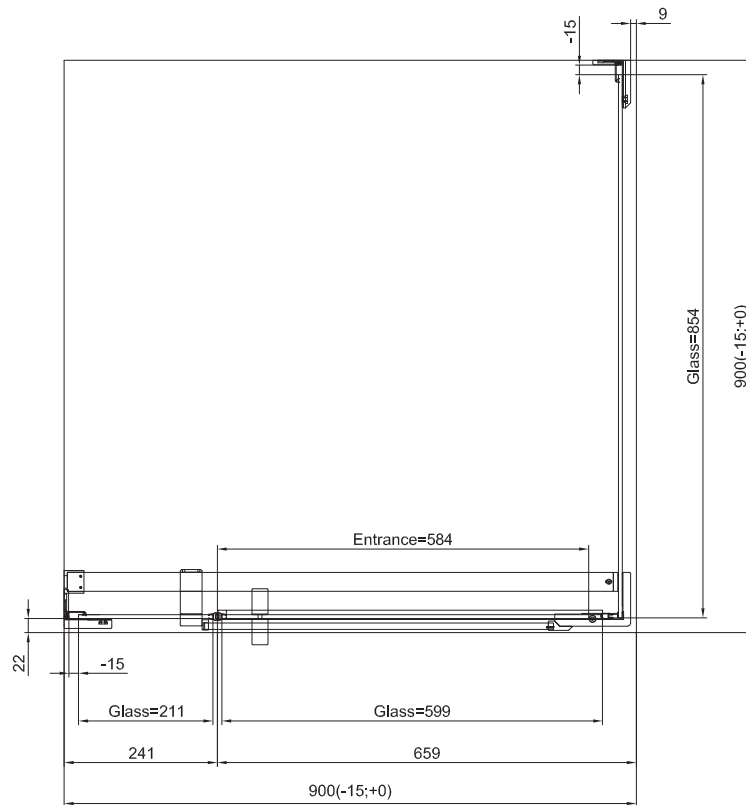

TECHNICAL INFORMATIONS - DIMENSIONS

RONAL

Series name
Cadura

Model name
CA31C+CAT2

TECHNICAL INFORMATIONS - DIMENSIONS

Series name
Cadura

Model name
CA31C+CAT2