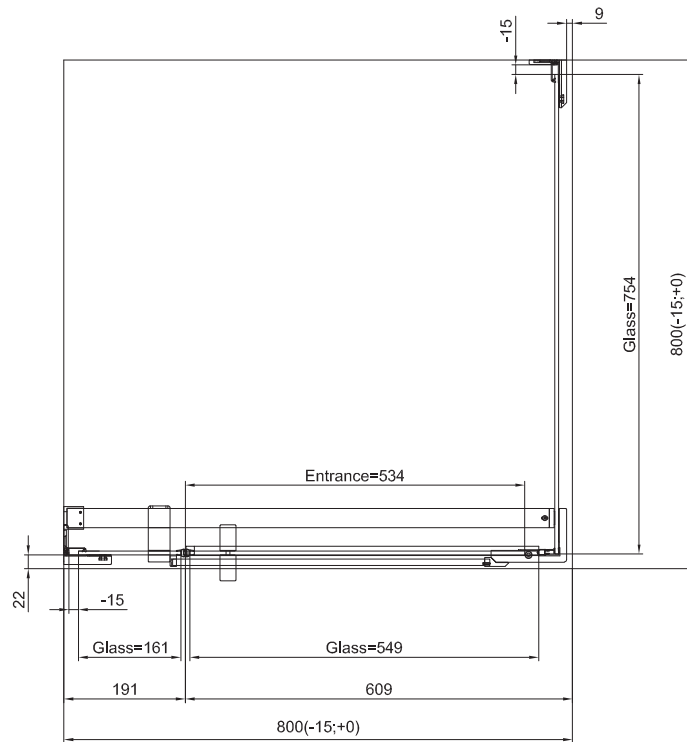

TECHNICAL INFORMATIONS - DIMENSIONS

RONAL

Series name
Cadura

Model name
CA31C+CAT2

TECHNICAL INFORMATIONS - DIMENSIONS

Series name
Cadura

Model name
CA31C+CAT2