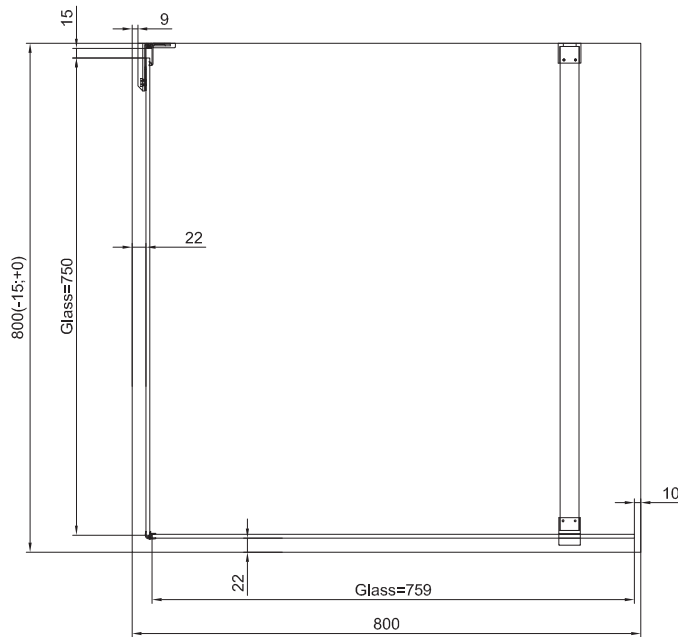

TECHNICAL INFORMATIONS - DIMENSIONS

Series name
Cadura

Model name
CAT4+CAT3

TECHNICAL INFORMATIONS - DIMENSIONS

Series name
Cadura

Model name
CAT4+CAT3

TECHNICAL INFORMATIONS - DIMENSIONS

Series name
Cadura

Model name
CAT4+CAT3

TECHNICAL INFORMATIONS - DIMENSIONS

Series name
Cadura

Model name
CAT4+CAT3