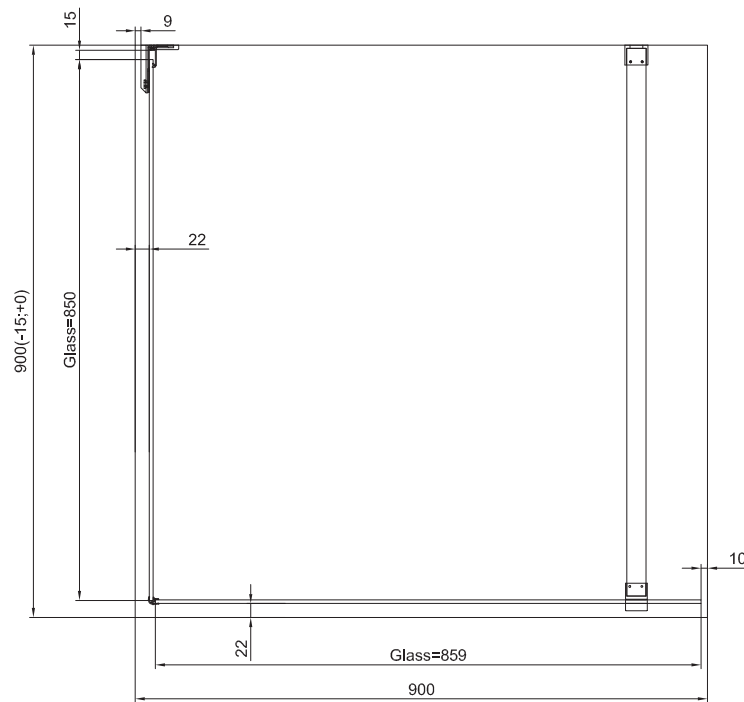

TECHNICAL INFORMATIONS - DIMENSIONS

Series name
Cadura

Model name
CAT4+CAT3

TECHNICAL INFORMATIONS - DIMENSIONS

Series name
Cadura

Model name
CAT4+CAT3

TECHNICAL INFORMATIONS - DIMENSIONS

Series name
Cadura

Model name
CAT4+CAT3

TECHNICAL INFORMATIONS - DIMENSIONS

Series name
Cadura

Model name
CAT4+CAT3