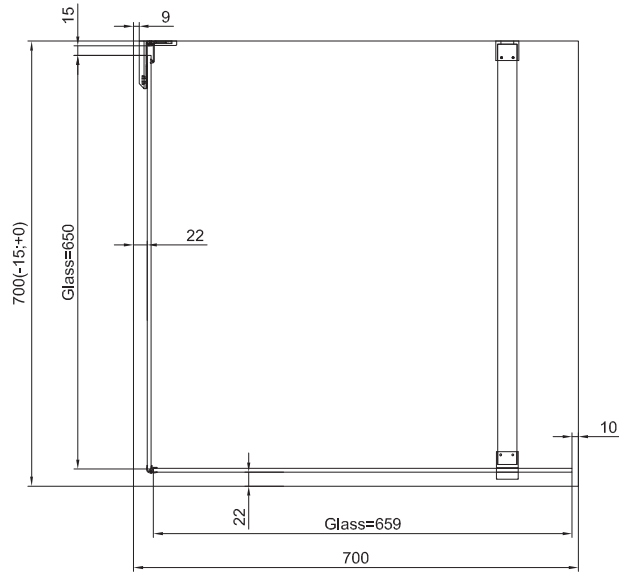

TECHNICAL INFORMATIONS - DIMENSIONS

Series name
Cadura

Model name
CAT4+CAT3

TECHNICAL INFORMATIONS - DIMENSIONS

Series name
Cadura

Model name
CAT4+CAT3

TECHNICAL INFORMATIONS - DIMENSIONS

Series name
Cadura

Model name
CAT4+CAT3

TECHNICAL INFORMATIONS - DIMENSIONS

Series name
Cadura

Model name
CAT4+CAT3