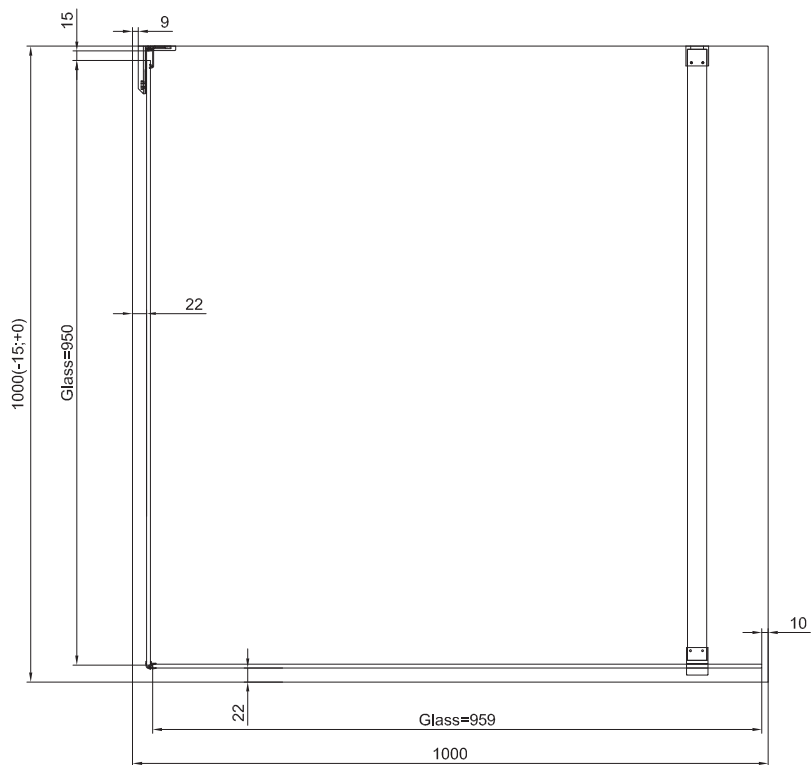

TECHNICAL INFORMATIONS - DIMENSIONS

Series name
Cadura

Model name
CAT4+CAT3

TECHNICAL INFORMATIONS - DIMENSIONS

Series name
Cadura

Model name
CAT4+CAT3

TECHNICAL INFORMATIONS - DIMENSIONS

Series name
Cadura

Model name
CAT4+CAT3

TECHNICAL INFORMATIONS - DIMENSIONS

Series name
Cadura

Model name
CAT4+CAT3