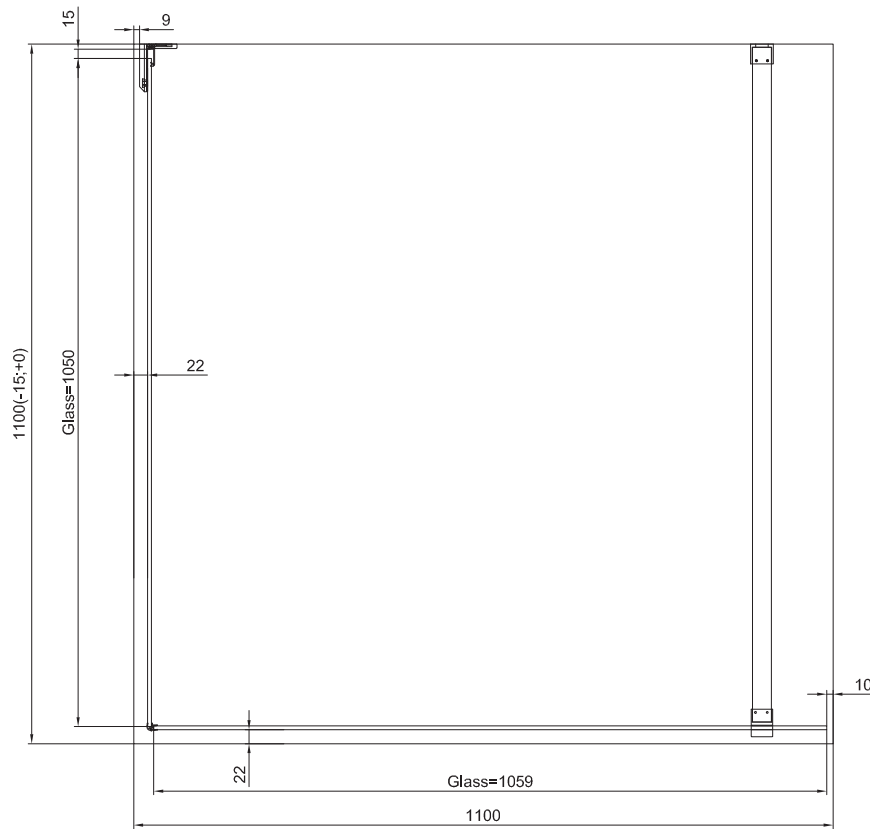

TECHNICAL INFORMATIONS - DIMENSIONS

Series name
Cadura

Model name
CAT4+CAT3

TECHNICAL INFORMATIONS - DIMENSIONS

Series name
Cadura

Model name
CAT4+CAT3

TECHNICAL INFORMATIONS - DIMENSIONS

Series name
Cadura

Model name
CAT4+CAT3

TECHNICAL INFORMATIONS - DIMENSIONS

Series name
Cadura

Model name
CAT4+CAT3