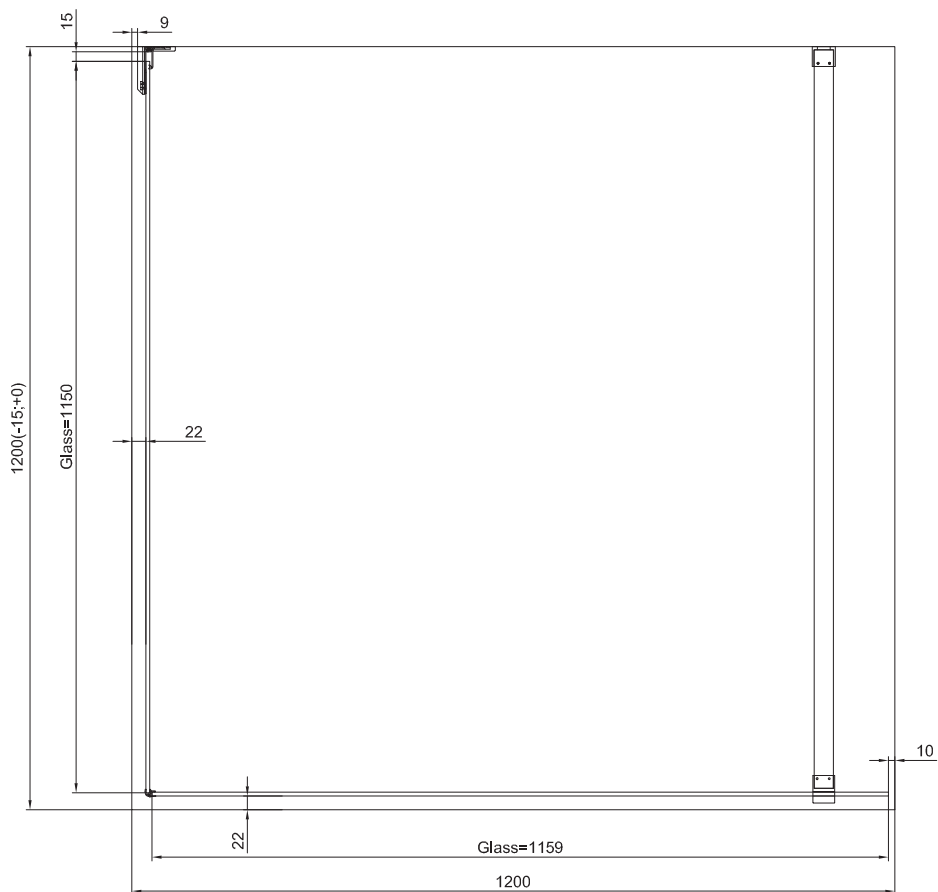

TECHNICAL INFORMATIONS - DIMENSIONS

Series name
Cadura

Model name
CAT4+CAT3

TECHNICAL INFORMATIONS - DIMENSIONS

Series name
Cadura

Model name
CAT4+CAT3

TECHNICAL INFORMATIONS - DIMENSIONS

Series name
Cadura

Model name
CAT4+CAT3

TECHNICAL INFORMATIONS - DIMENSIONS

Series name
Cadura

Model name
CAT4+CAT3