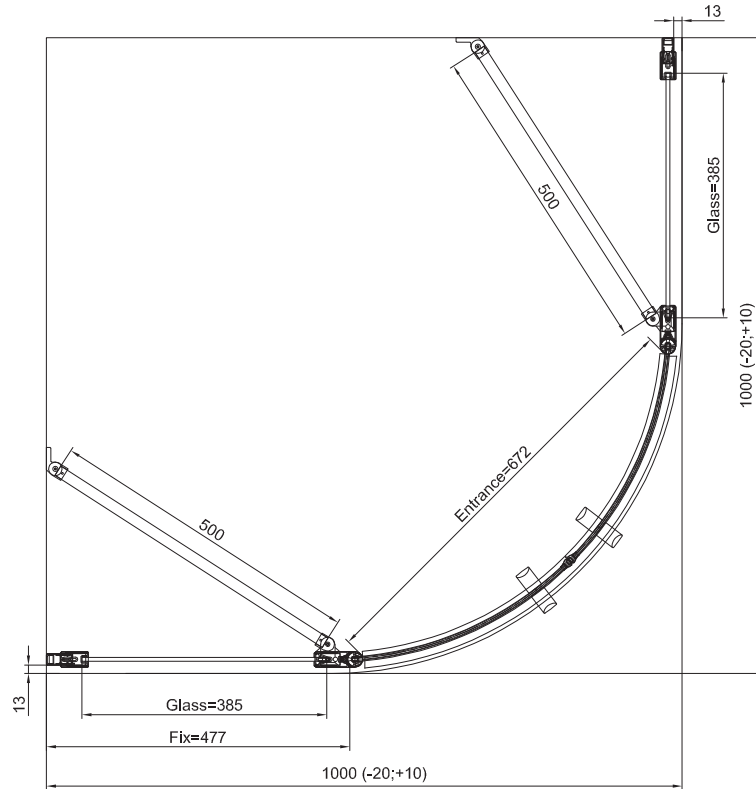

TECHNICAL INFORMATIONS - DIMENSIONS

RONAL

Series name
Divera

Model name
D22ERB

TECHNICAL INFORMATIONS - DIMENSIONS

Series name
Divera

Model name
D22ERB

TECHNICAL INFORMATIONS - DIMENSIONS

Series name
Divera

Model name
D22ERB