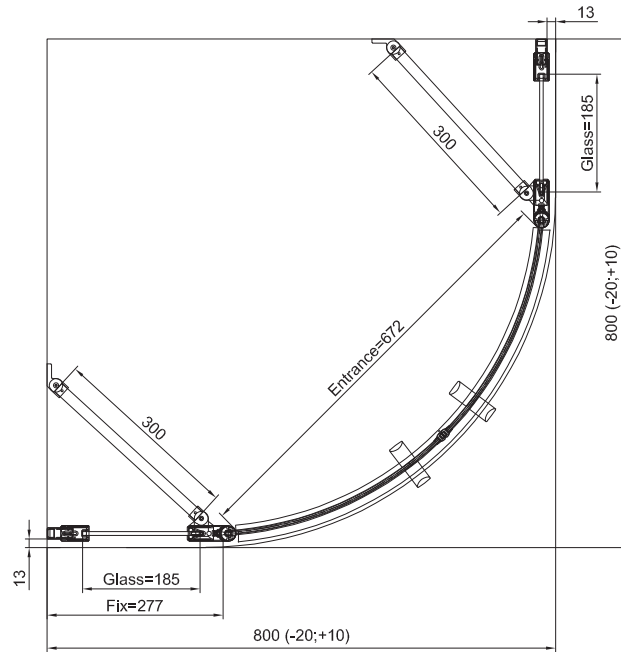

TECHNICAL INFORMATIONS - DIMENSIONS

RONAL

Series name
Divera

Model name
D22ERB

TECHNICAL INFORMATIONS - DIMENSIONS

Series name
Divera

Model name
D22ERB

TECHNICAL INFORMATIONS - DIMENSIONS

Series name
Divera

Model name
D22ERB