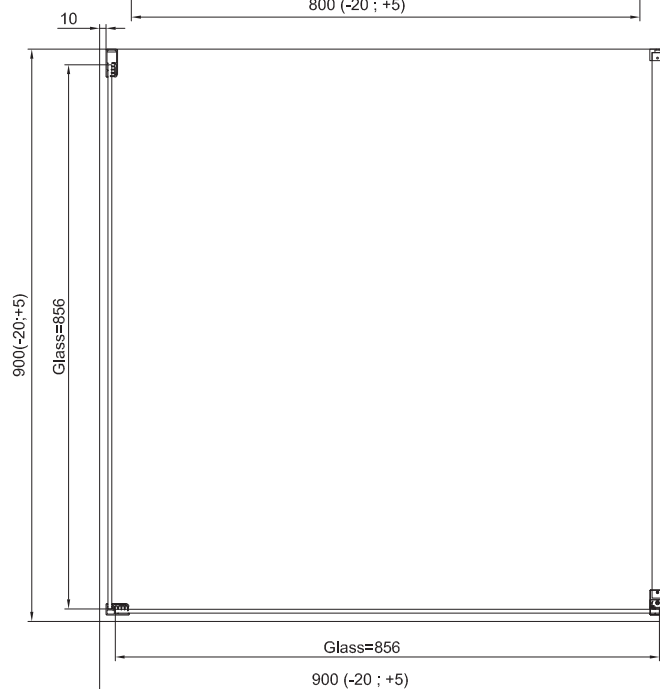

TECHNICAL INFORMATIONS - DIMENSIONS

Series name
Divera

Model name
D22WI1H+D22F3

TECHNICAL INFORMATIONS - DIMENSIONS

Series name
Divera

Model name
D22WI1H+D22F3

TECHNICAL INFORMATIONS - DIMENSIONS

Series name
Divera

Model name
D22WI1H+D22F3