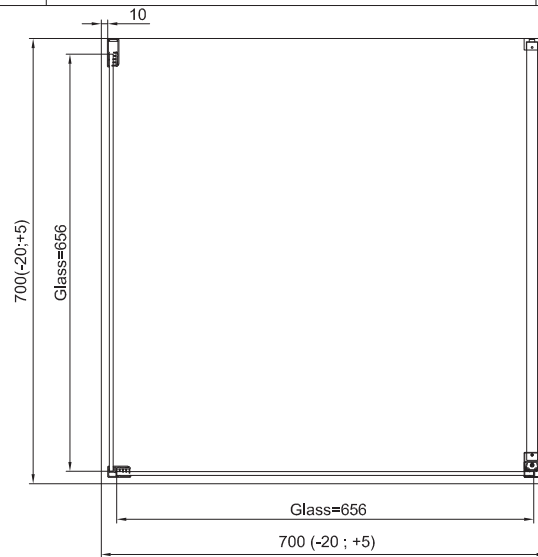

TECHNICAL INFORMATIONS - DIMENSIONS

Series name
Divera

Model name
D22WI1H+D22F3

TECHNICAL INFORMATIONS - DIMENSIONS

Series name
Divera

Model name
D22WI1H+D22F3

TECHNICAL INFORMATIONS - DIMENSIONS

Series name
Divera