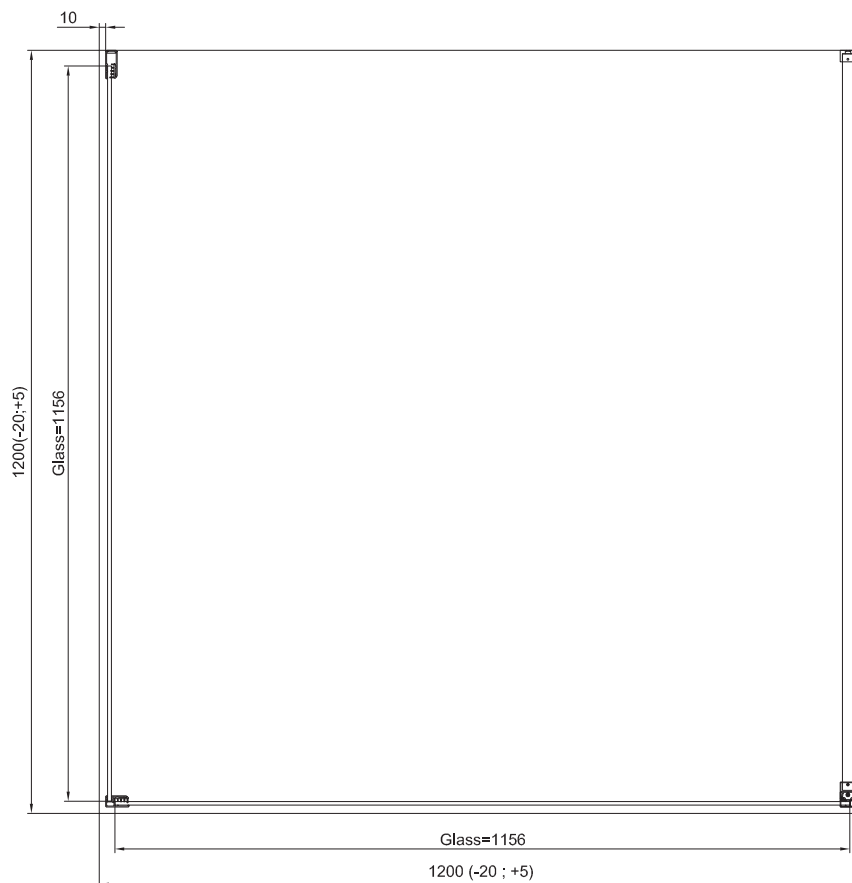

TECHNICAL INFORMATIONS - DIMENSIONS

Series name
Divera

Model name
D22WI1H+D22F3

TECHNICAL INFORMATIONS - DIMENSIONS

Series name
Divera

Model name
D22WI1H+D22F3

TECHNICAL INFORMATIONS - DIMENSIONS

Series name
Divera

Model name
D22WI1H+D22F3