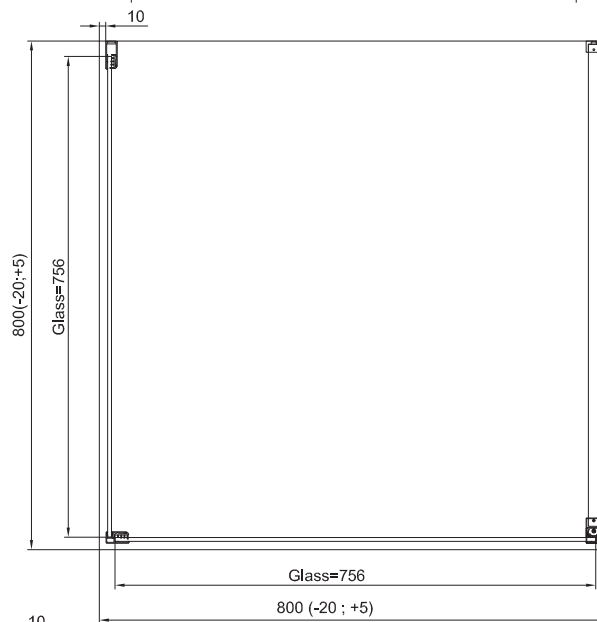

TECHNICAL INFORMATIONS - DIMENSIONS

Series name
Divera

Model name
D22WI1H+D22F3

TECHNICAL INFORMATIONS - DIMENSIONS

Series name
Divera

Model name
D22WI1H+D22F3

TECHNICAL INFORMATIONS - DIMENSIONS

Series name
Divera