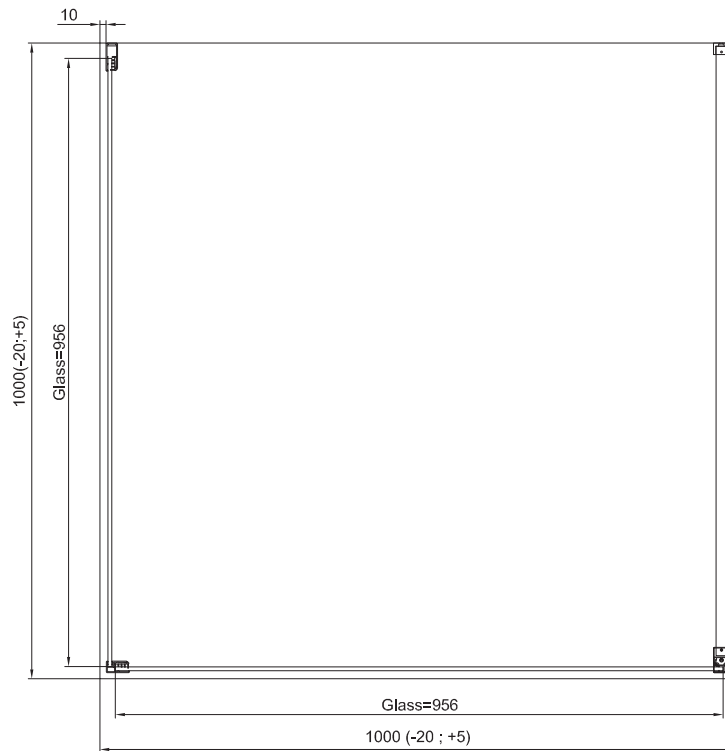

TECHNICAL INFORMATIONS - DIMENSIONS

Series name
Divera

Model name
D22WI1H+D22F3

TECHNICAL INFORMATIONS - DIMENSIONS

Series name
Divera

Model name
D22WI1H+D22F3

TECHNICAL INFORMATIONS - DIMENSIONS

Series name
Divera

Model name
D22WI1H+D22F3