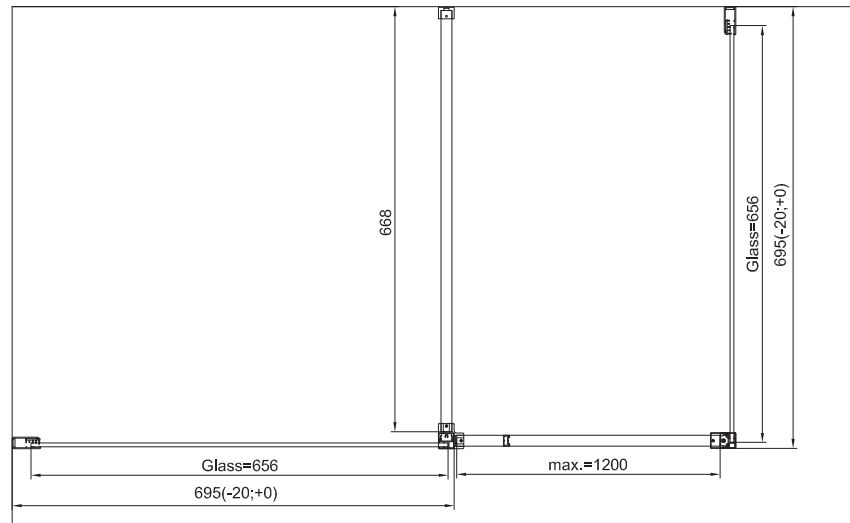

TECHNICAL INFORMATIONS - DIMENSIONS

Series name
Divera

Model name
D22WI1H+D22WI1H+VTBTK

TECHNICAL INFORMATIONS - DIMENSIONS

Series name
Divera

Model name
D22WI1H+D22WI1H+VTBTK