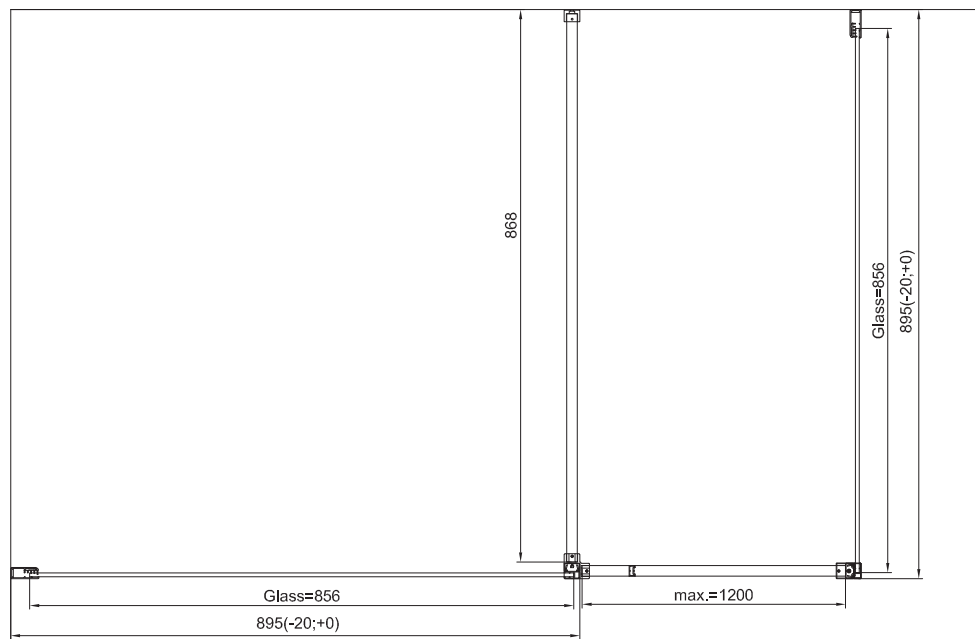

TECHNICAL INFORMATIONS - DIMENSIONS

Series name
Divera

Model name
D22WI1H+D22WI1H+VTBTK

TECHNICAL INFORMATIONS - DIMENSIONS

Series name
Divera

Model name
D22WI1H+D22WI1H+VTBTK