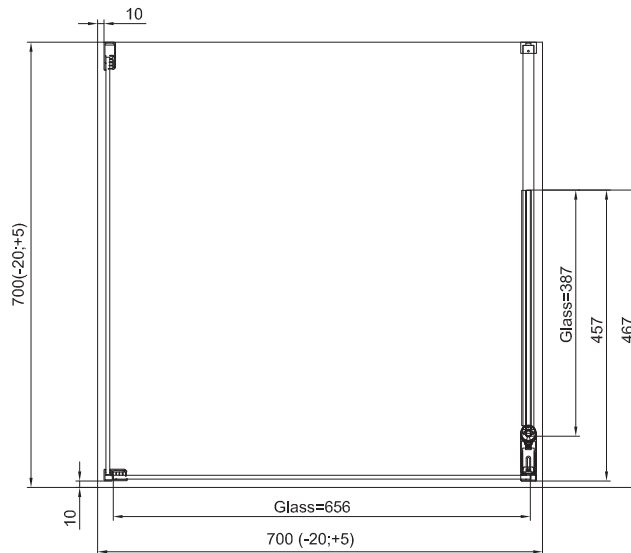

# TECHNICAL INFORMATIONS - DIMENSIONS

Series name  
Divera

Model name  
D22WI2+D22F3