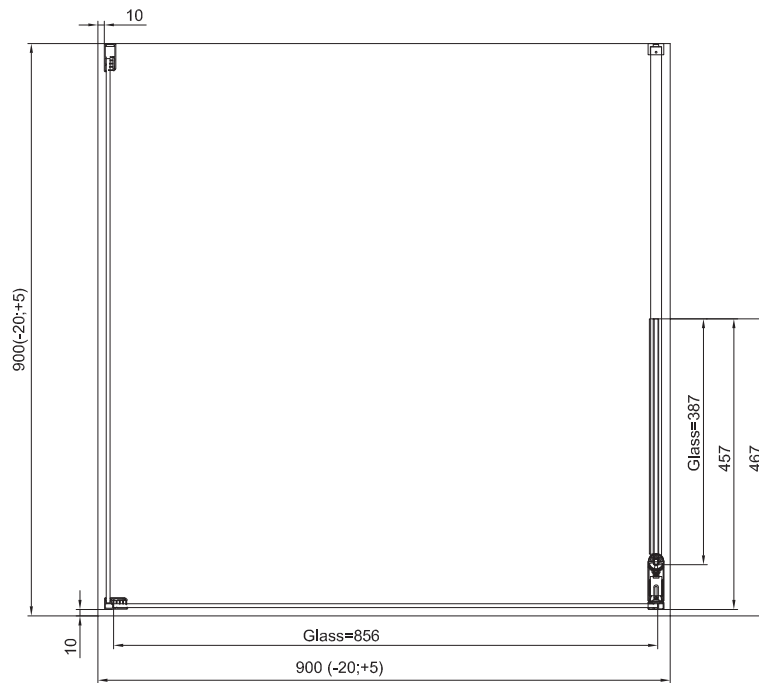

# TECHNICAL INFORMATIONS - DIMENSIONS

Series name  
Divera

Model name  
D22WI2+D22F3