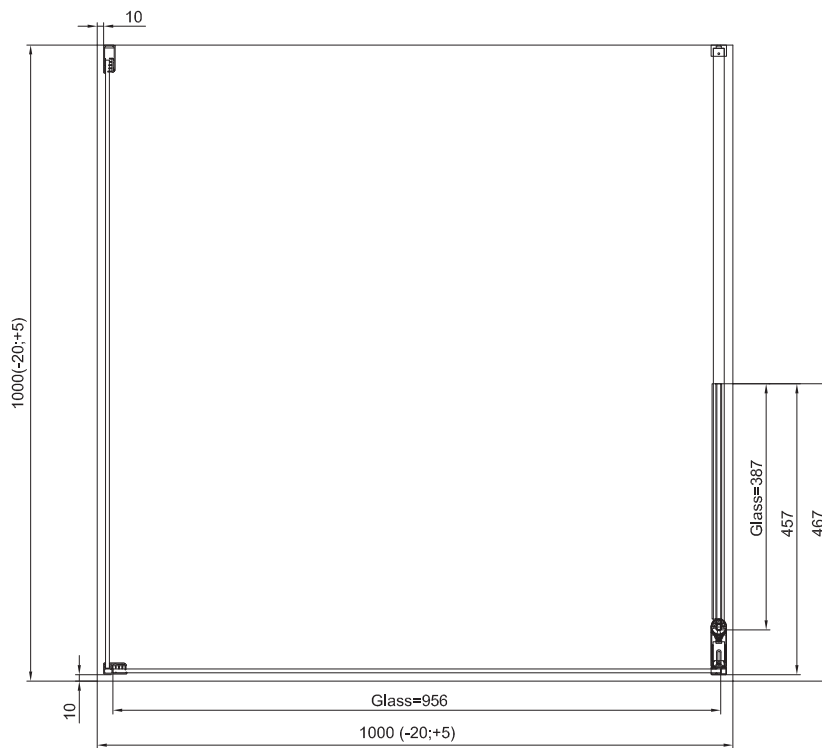

# TECHNICAL INFORMATIONS - DIMENSIONS

Series name  
Divera

Model name  
D22WI2+D22F3