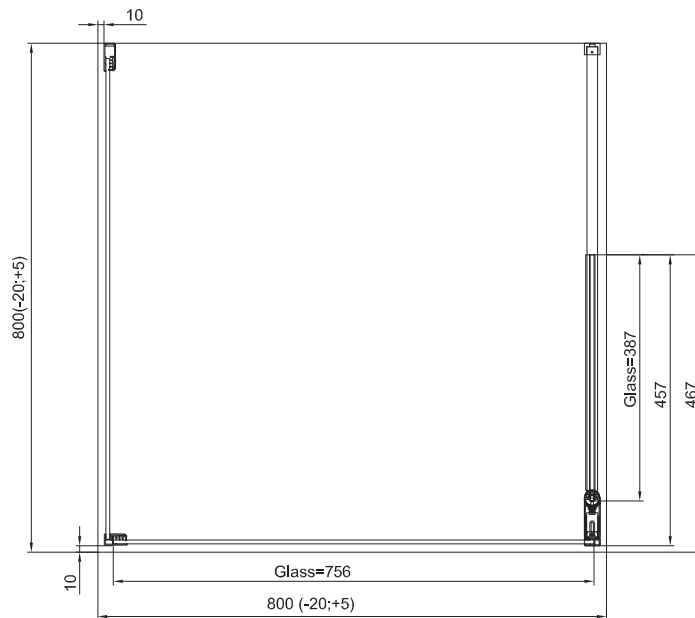

# TECHNICAL INFORMATIONS - DIMENSIONS

Series name  
Divera

Model name  
D22WI2+D22F3