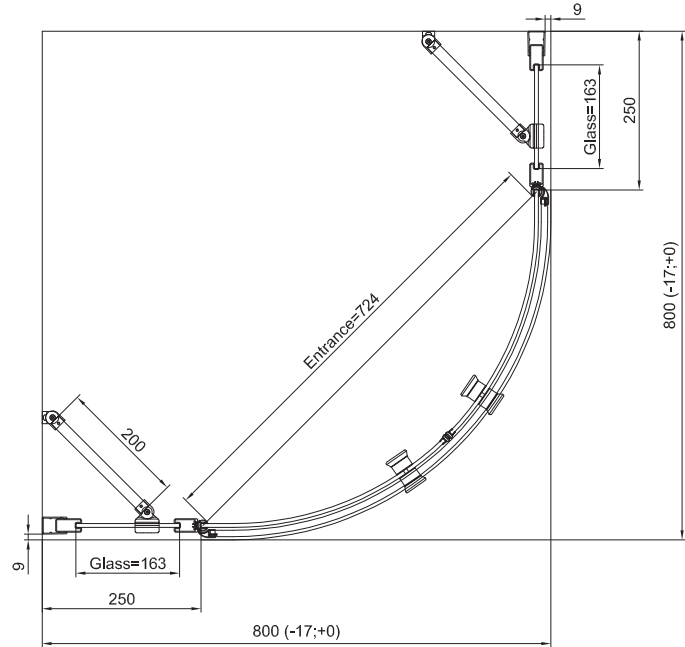

# TECHNICAL INFORMATIONS - DIMENSIONS

Series name  
Solino

Model name  
SOR50+S.SOR

# TECHNICAL INFORMATIONS - DIMENSIONS

**RONAL**

Series name  
**Solino**

Model name  
**SOR50+S.SOR**

# TECHNICAL INFORMATIONS - DIMENSIONS

Series name  
Solino

Model name  
SOR55+S.SOR

# TECHNICAL INFORMATIONS - DIMENSIONS

**RONAL**

Series name  
**Solino**

Model name  
**SOR55+S.SOR**