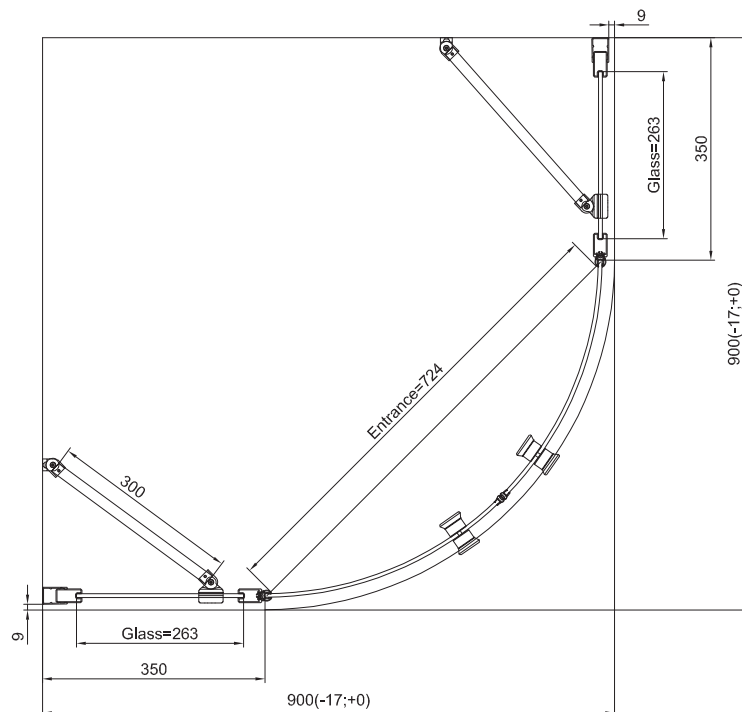

# TECHNICAL INFORMATIONS - DIMENSIONS

Series name  
Solino

Model name  
SOR50+S.SOR

# TECHNICAL INFORMATIONS - DIMENSIONS

**RONAL**

Series name  
**Solino**

Model name  
**SOR50+S.SOR**

# TECHNICAL INFORMATIONS - DIMENSIONS

Series name  
Solino

Model name  
SOR55+S.SOR

# TECHNICAL INFORMATIONS - DIMENSIONS

**RONAL**

Series name  
**Solino**

Model name  
**SOR55+S.SOR**