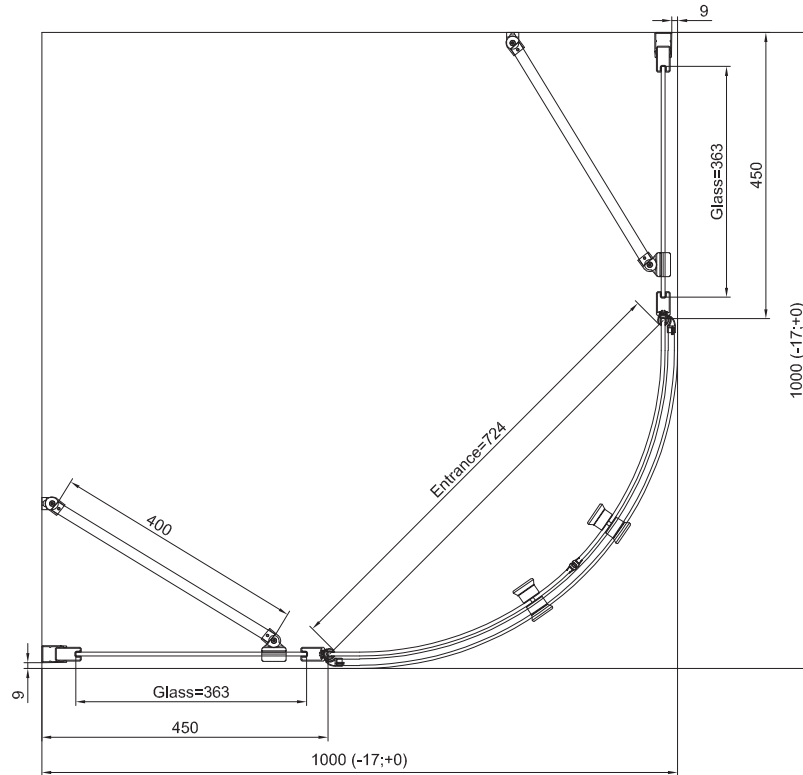

# TECHNICAL INFORMATIONS - DIMENSIONS

Series name  
Solino

Model name  
SOR50+S.SOR

# TECHNICAL INFORMATIONS - DIMENSIONS

**RONAL**

Series name  
**Solino**

Model name  
**SOR50+S.SOR**

# TECHNICAL INFORMATIONS - DIMENSIONS

Series name  
Solino

Model name  
SOR55+S.SOR

# TECHNICAL INFORMATIONS - DIMENSIONS

**RONAL**

Series name  
**Solino**

Model name  
**SOR55+S.SOR**