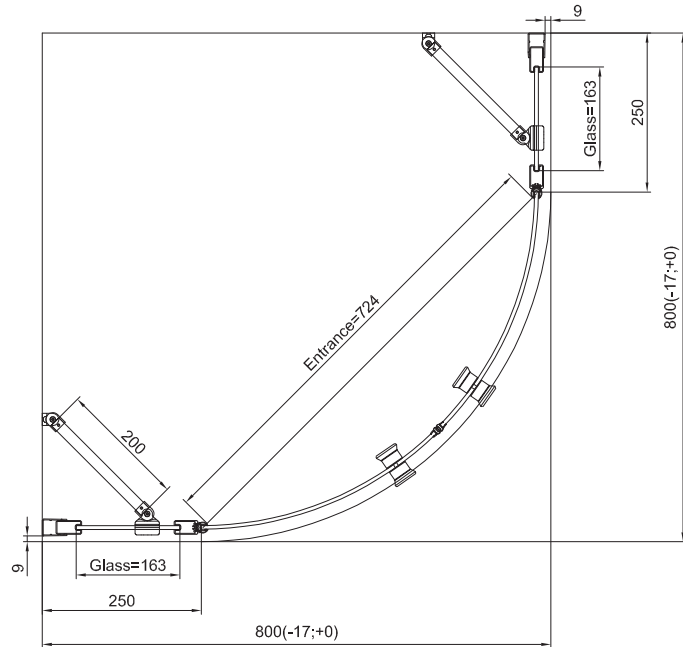

# TECHNICAL INFORMATIONS - DIMENSIONS

Series name  
Solino

Model name  
SOR50+S.SOR

# TECHNICAL INFORMATIONS - DIMENSIONS

**RONAL**

Series name  
**Solino**

Model name  
**SOR50+S.SOR**

# TECHNICAL INFORMATIONS - DIMENSIONS

Series name  
Solino

Model name  
SOR55+S.SOR

# TECHNICAL INFORMATIONS - DIMENSIONS

**RONAL**

Series name  
**Solino**

Model name  
**SOR55+S.SOR**