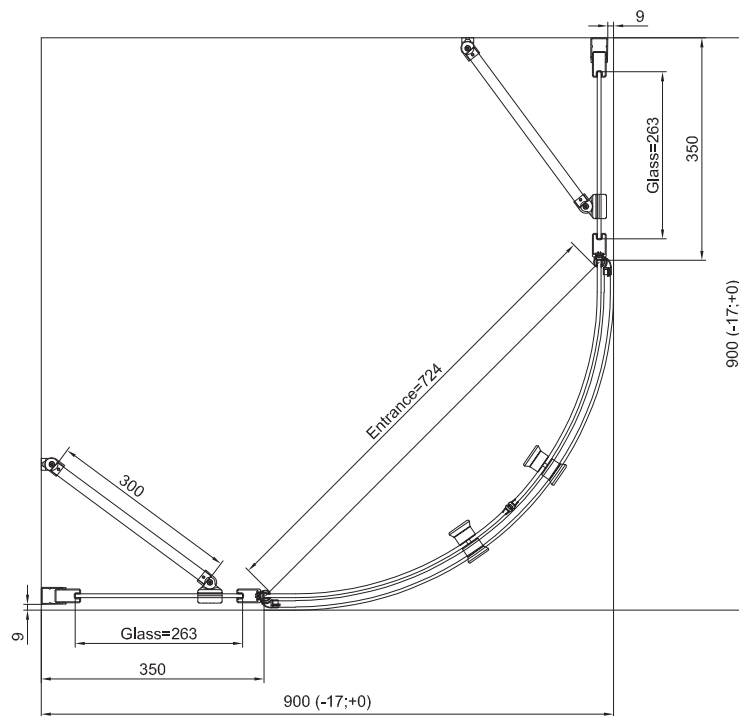

# TECHNICAL INFORMATIONS - DIMENSIONS

Series name  
Solino

Model name  
SOR50+S.SOR

# TECHNICAL INFORMATIONS - DIMENSIONS

**RONAL**

Series name  
**Solino**

Model name  
**SOR50+S.SOR**

# TECHNICAL INFORMATIONS - DIMENSIONS

Series name  
Solino

Model name  
SOR55+S.SOR

# TECHNICAL INFORMATIONS - DIMENSIONS

**RONAL**

Series name  
**Solino**

Model name  
**SOR55+S.SOR**